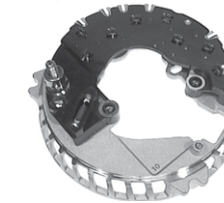

438102
VALEO STARTER

Fits: HYUNDAI
OEM Unit #: D6RA79, M52100

419001
VALEO STARTER

Fits: KUBOTA, MELROE
OEM Unit #: TM000A29001

438099
VALEO STARTER

Fits: HYUNDAI, KIA
OEM Unit #: M60082

438120
VALEO STARTER

Fits: DODGE, HYUNDAI, MITSUBISHI MOTORS
OEM Unit #: M0T85981, M1T73281, M1T73283, M1T78981, MP112043

Fall Specials

(800) 345-5927 • Fax (800) 974-6120

W012-26N
VALEO ALTERNATOR COVER

Fits: BUICK, CHEVROLET, PONTIAC
Lester #: 11023, 13968, 13969
OEM Unit #: TG10S012, TG10S016, TG13S012, TG13S017, TG15C046, TG15C047, TG15C051, TG15C052, TG15S010, TG15S011, TG15S039

D06-02
DELCO RECTIFIER

Fits: GM VEHICLES CS121, CS130
Lester #: 7800, 7801, 7802, 7803, 7804, 7805, 7806, 7807, 7808, 7809
OEM Unit #: 10479800, 10479802
Dim: 55AMP AVALANCHE DIODES
Note: PREMIUM VERSION, UNIQUE FIN DESIGN, AVALANCHE PRESS FIT DIODES, WELDED CONNECTIONS, HEAVY DUTY STATOR TERMINALS

Fits: NISSAN, SUBARU
Lester #: 14652, 14742, 14745
OEM Unit #: LR160-121, LR160-124, LR160-137, LR160-138
Dim: 112mm OD, 5mm B+ POST
Note: 60 AMP, WITH DIODE TRIO, COPPER HEATSINKS, HEAVY DUTY

W012-27N
VALEO ALTERNATOR COVER